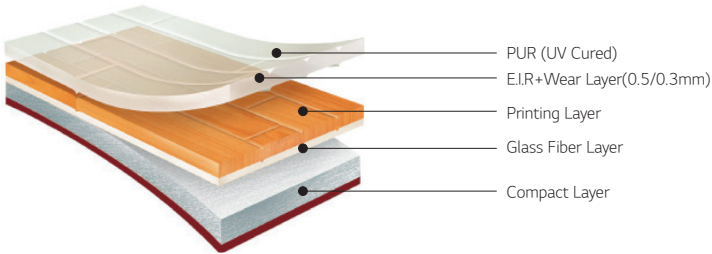

MIDNIGHT OAK

WC32601

WC32602

WC32603

Specification

2.0mm X 2,000mm X 20M/Roll

Main Concept

This exclusive sheet flooring collection embodies the detailed reality of natural wood reinforcing the beauty of any interior space.

Features

1. INCREASE IN DESIGN SIZE

Using our new solution, the plank size in this collection is 1.5 times larger compared to standard sheet plank sizes which gives spaces the illusion of a larger and more open floor plan